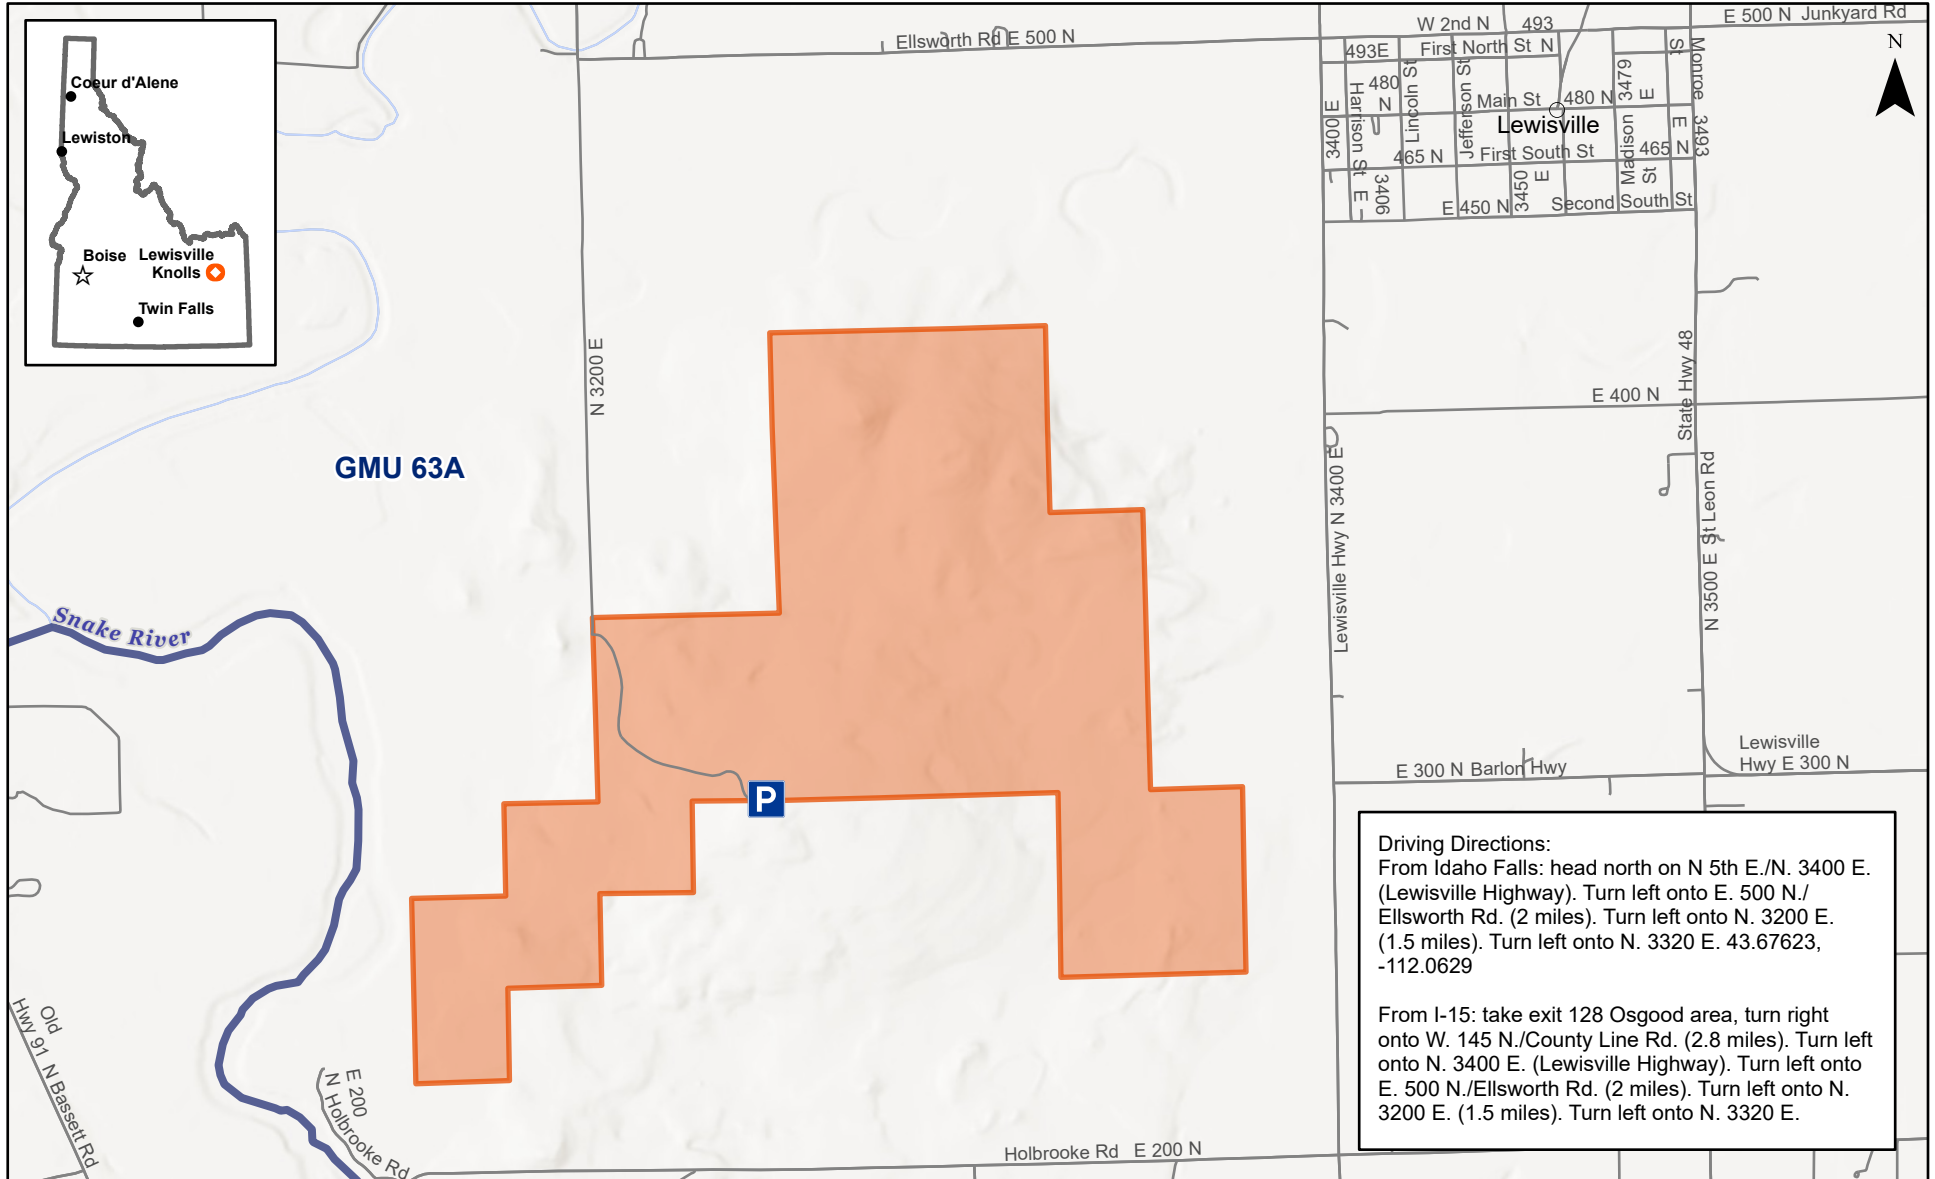

# Pheasant Release Area - Lewisville Knolls

- Pheasant Stocking Area
- P Parking

Map date: 9/14/2020. For the most current information about seasons, limits, stocking schedule, shooting hours, and access rules, please visit the IDFG website at: <https://idfg.idaho.gov/hunt/pheasant/stocking>